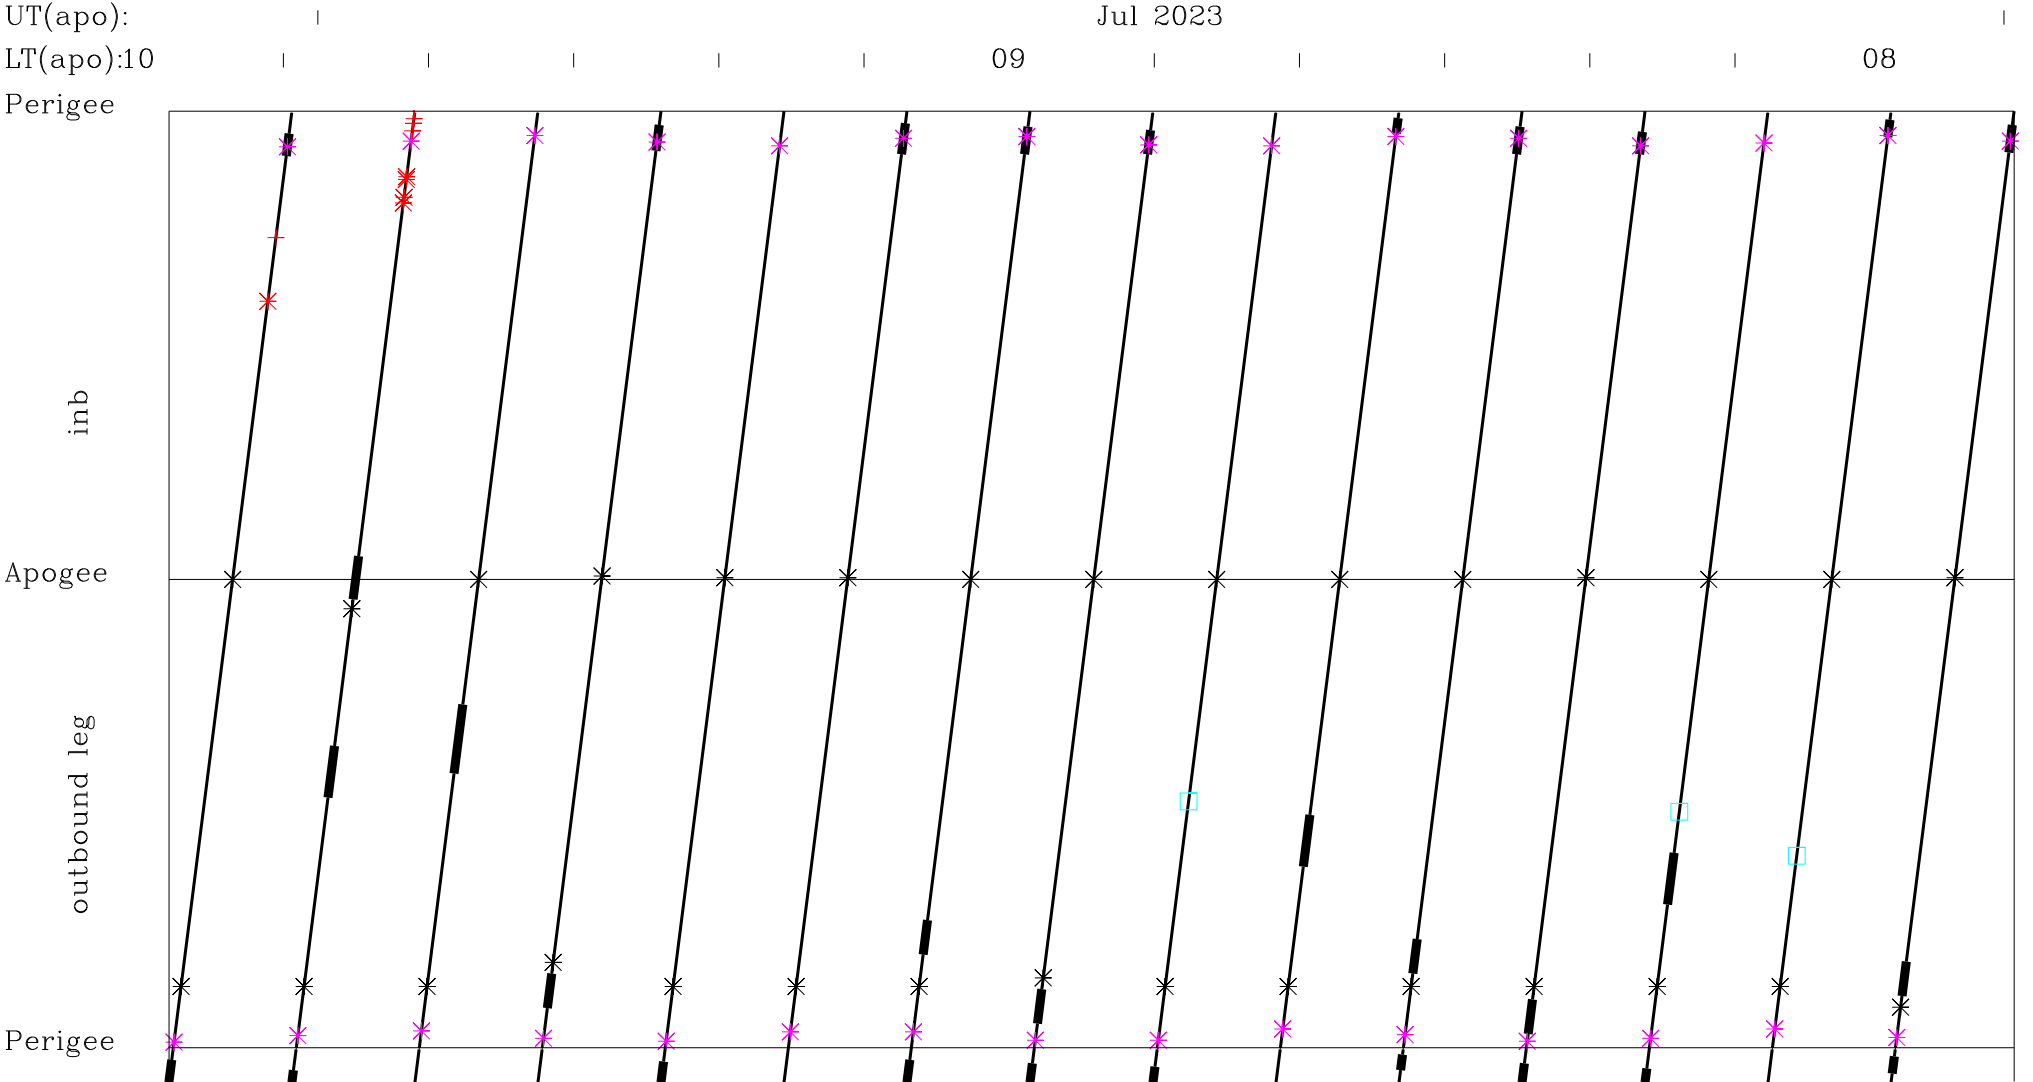

CLUSTER Master Science Plan, Jul 2023

orbit: 3641 3642 3643 3644 3645 3646 3647 3648 3649 3650 3651 3652 3653 3654 3655
 s: special orbit △ bow shock ◇ magnetopause □ neutral sheet — nominal mode **—** burst mode * × bm3 dumps
 * rad belt bdy + eclipse bdy * WBD start + WBD stop