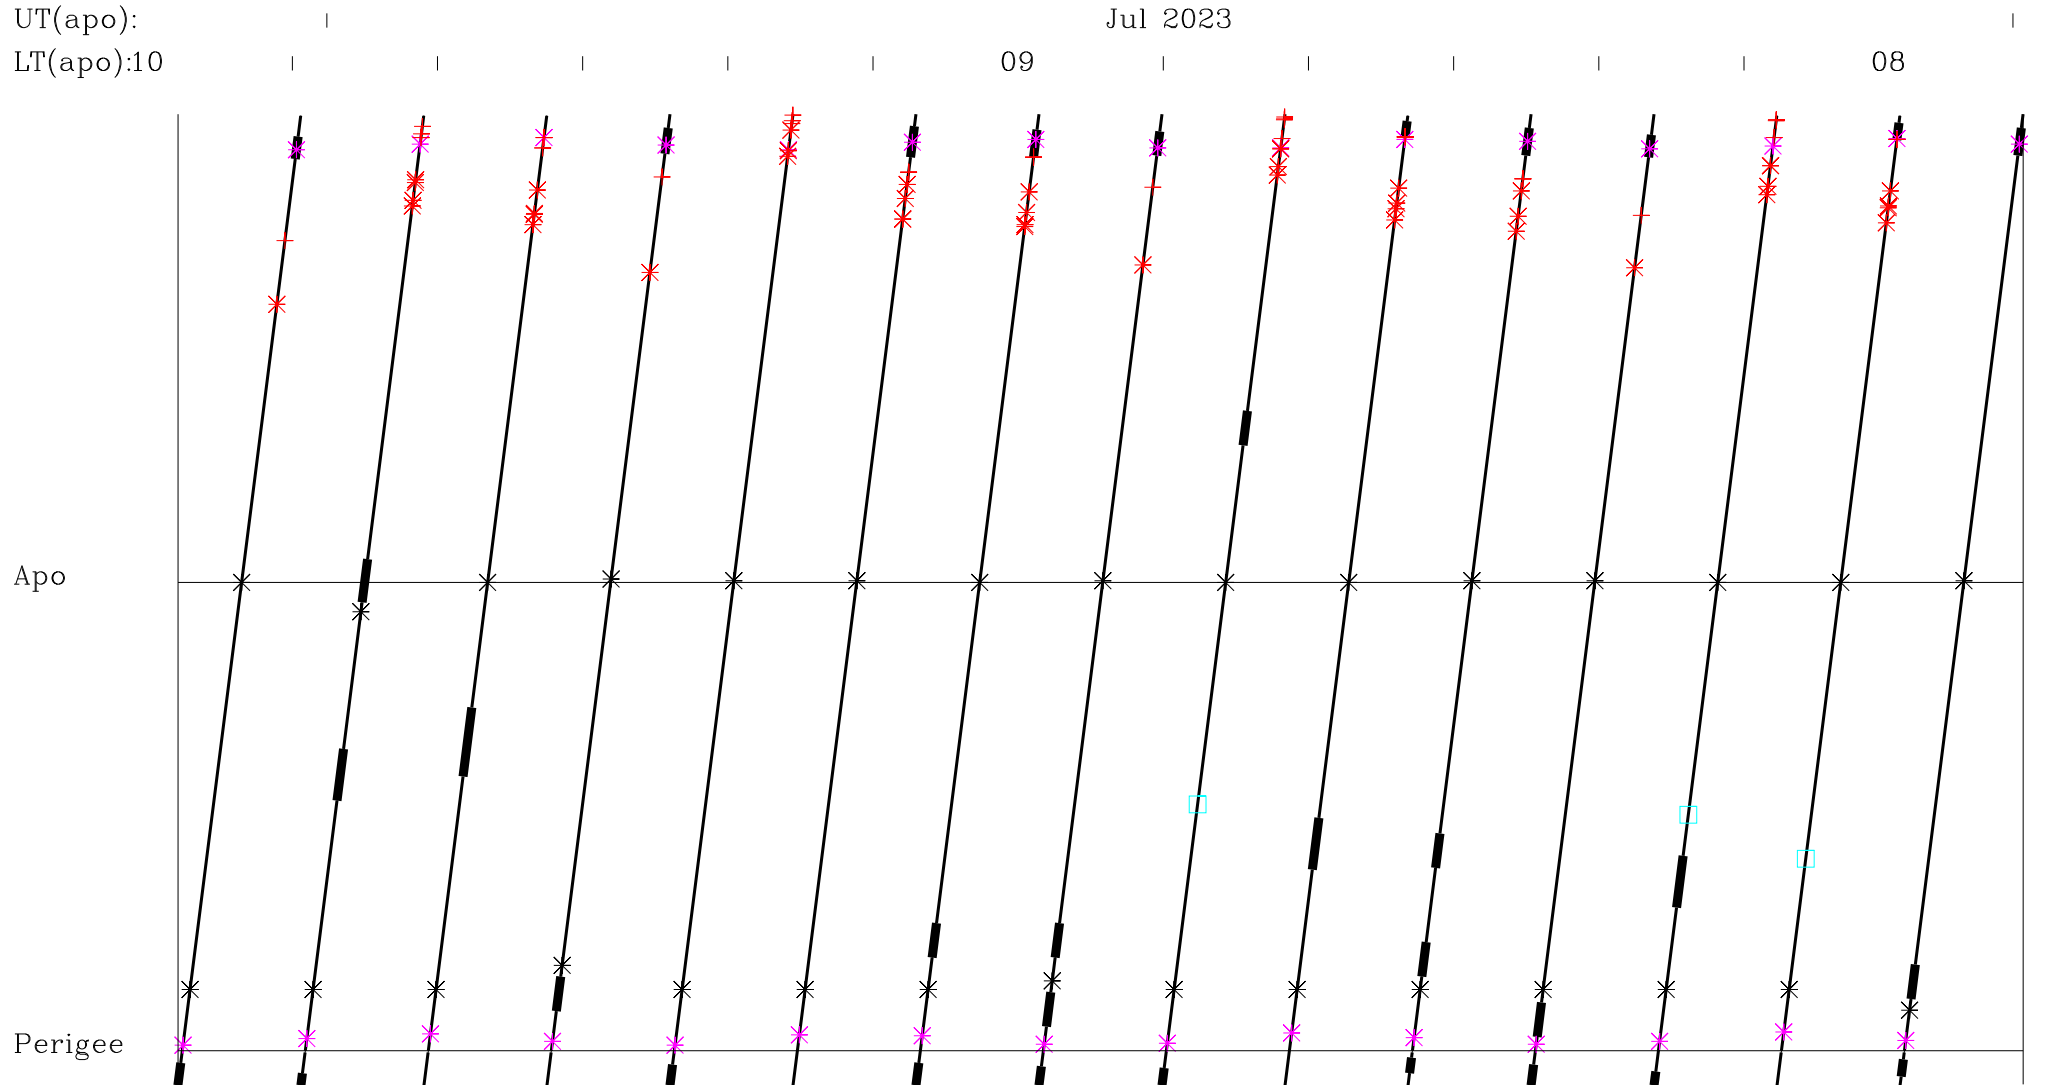

CLUSTER Master Science Plan, Jul 2023

orbit: 3641 3642 3643 3644 3645 3646 3647 3648 3649 3650 3651 3652 3653 3654 3655
 s: special orbit △ bow shock ◇ magnetopause □ neutral sheet — nominal mode █ burst mode * × bm3 dumps
 * rad belt bdy + eclipse bdy * WBD start + WBD stop